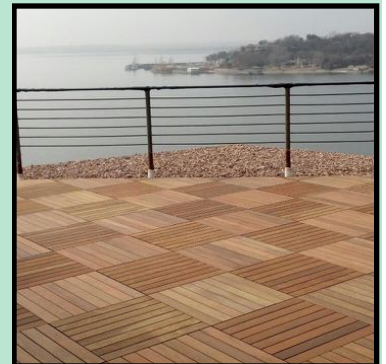

# Ipe Structural Panel

**Dimensions:** 23.875" x 23.875" x 1 9/16"  
**Weight:** 19 lbs.

**Email:** [support@coverdeck.com](mailto:support@coverdeck.com)

**Website:** [www.coverdeck.com](http://www.coverdeck.com)

### Elevated Interlocking Corner Connectors

The most innovative and one of a kind solutions for connecting **Ipe Wood Structural Panels** over roof decks, concrete balconies, existing wood decks, patios and a multitude of other surfaces.

# Ipe Structural Panel

**IPE STRUCTURAL PANELS** are a beautiful and functional solution to cover most outdoor surfaces. The structural integrity of this quality wood will span joist systems up to 24 inches. A variety of **Pedestal Systems** can be used in conjunction with the panels elevating them and allowing them to be used over uneven surfaces.

Widely used in commercial exterior construction Ipe has recently become a popular choice for residential decks due to its low maintenance, attractive color, and extremely hard surface.

The 24" Structural Panels are available in a smooth finish and these high quality panels, constructed with stainless steel screws, add natural beauty to your residential or commercial project.