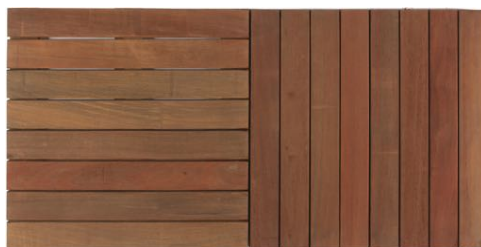

Ipe Structural Panel

IPE STRUCTURAL PANELS are a beautiful and functional solution to cover most outdoor surfaces. The structural integrity of this quality wood will span joist systems up to 24 inches. A variety of **Pedestal Systems** can be used in conjunction with the panels elevating them and allowing them to be used over uneven surfaces.

Widely used in commercial exterior construction Ipe has recently become a popular choice for residential decks due to its low maintenance, attractive color, and extremely hard surface.

The 24" Structural Panels are available in a smooth finish and these high quality panels, constructed with stainless steel screws, add natural beauty to your residential or commercial project.

Ipe wood does not require a sealer coat as its natural density prevents water absorption. Deck treatments may be desired if you wish to maintain the rich deep color of the wood.

Ipe wood will age a silver patina if left untreated.

Specifications:

- Color: Brown
- Surface: Smooth
- Fire Rating: Class A
- Janka Hardness Rating: 3,680 lbs.

Applications:

- Patios
- Decks
- Balconies
- Special Occasions

Features:

- Does Not Require Sealer
- Low Maintenance
- Attractive Color
- Hard Surface

The mark of
responsible forestry

Ask us about availability of FSC® products.

Unoiled