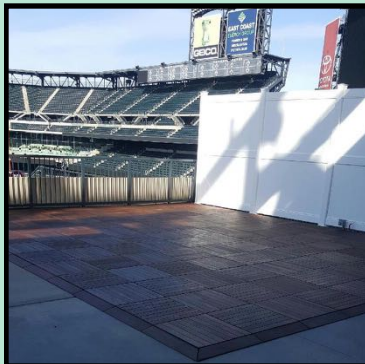

# Ipe Structural Panel

**Dimensions:** 23.875" x 23.875" x 1 9/16"  
**Weight:** 19 lbs.

**Email:** [support@coverdeck.com](mailto:support@coverdeck.com)

**Website:** [www.coverdeck.com](http://www.coverdeck.com)

**Dimensions:** 23.875" x 23.875" x 1.69"  
**Weight:** 24 lbs.

**(800) 550-3325**

### Elevated Interlocking Corner Connectors

The most innovative and one of a kind solutions for connecting **Ipe Wood Structural Panels** over roof decks, concrete balconies, existing wood decks, patios and a multitude of other surfaces.

Widely used in commercial exterior construction Ipe has recently become a popular choice for residential decks due to its low maintenance, attractive color, and extremely hard surface.

The 24" Structural Panels are available in a smooth finish and these high quality panels, constructed with stainless steel screws, add natural beauty to your residential or commercial project.