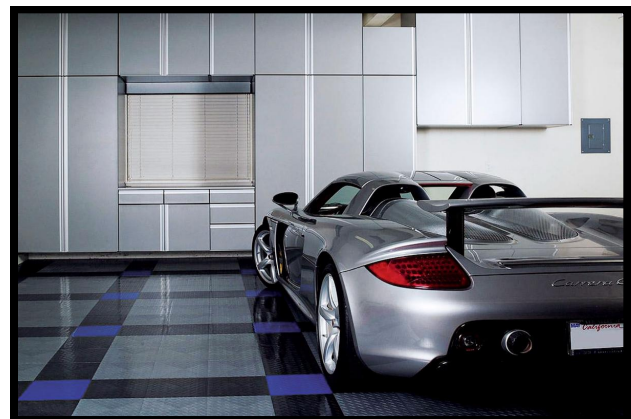

Track Tile

Name: Track Tile

Dimensions: 12"x12"

Thickness: 1/2"