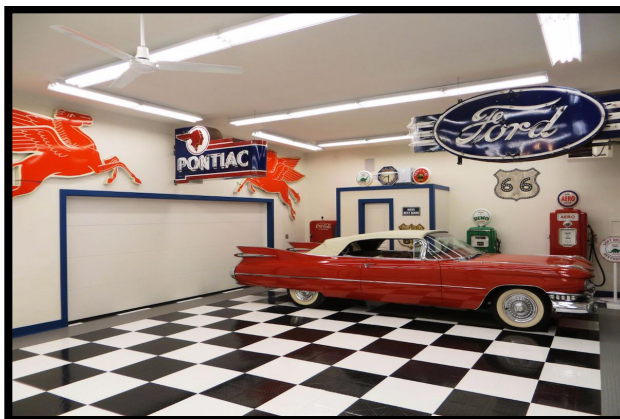

Track Tile

Name: Track Tile

Dimensions: 12"x12"

Thickness: 1/2"