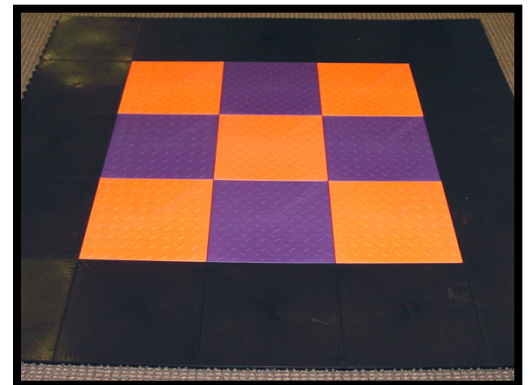

For More Information Please
Contact Coverdeck Systems[®]

Phone: (800) 550-3325
(302) 427-7578

Email: support@coverdeck.com
www.coverdeck.com

Track Tile

Name: Track Tile

Dimensions: 12"x12"

Thickness: 1/2"

Track Tile

Track Tiles similar to the solid tile have a uniform top expect with a diamond pattern for look and added traction. These tiles are a perfect choice for garages, laundry rooms, or anywhere an anti slip tile is desired.

Applications:

- Garages
- Trade Shows
- Car Shows

Features:

- Professional Showroom finish without Decals or Paint needed
- Easy to Snap Together
- Resistant to Most Chemicals
- Supports Rolling Loads of over 80,000 lbs.