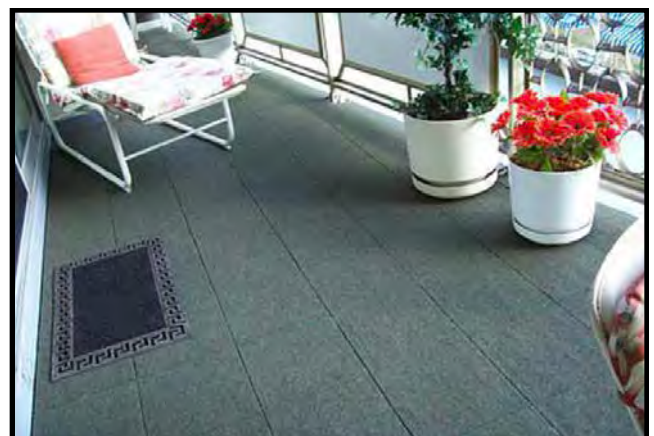

Tile Weight: 1lb.

Carpet Tile

Carpet Tiles are designed to be installed on numerous surfaces for both indoor and outdoor usage. This product protects and beautifies your deck giving it the warmth and comfort of carpet.

Carpet Tiles can be installed over any hard surface including existing decks. If you are planning on using COVERDECK SYSTEMS CARPET over grass or sand, we recommend using our Tempfloor® as a base. Installation on a roof decks may require a protection mat.

Applications:

- Balconies
- Roof decks
- Basements
- Trade Shows and Exhibit Floors
- Patios, Decks and Docks
- Pool and Spa areas
- Laundry Rooms

Features:

- Drains Instantly
- Dries Quickly
- Protects your sub floor
- Snaps together easily
- Uses no adhesive
- Mildew and Mold resistant
- Carpet has UV stabilization
- Helps prevent concrete deterioration
- Accepts up to 16,000 lbs of dead Load per square foot