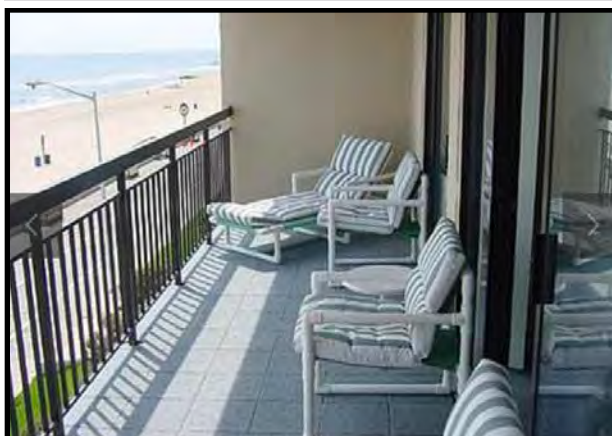

Tile Weight: 1lb.

Carpet Tile

Carpet Tiles are designed to be installed on numerous surfaces for both indoor and outdoor usage. This product protects and beautifies your deck giving it the warmth and comfort of carpet.