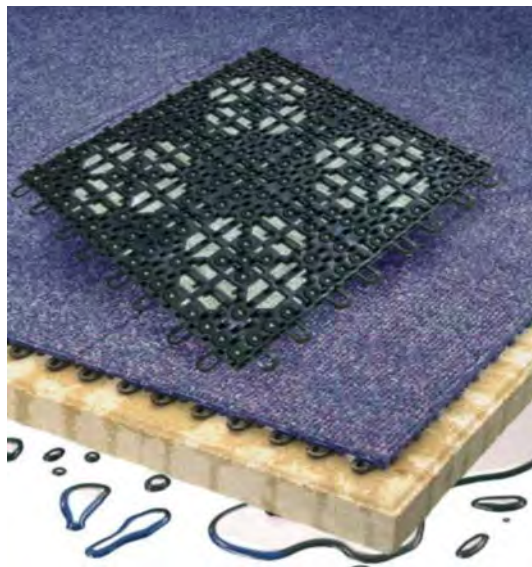

For More Information Please Contact
Coverdeck Systems[®]

Phone: (800) 550-3325
(302) 427-7578

Email: support@coverdeck.com
www.coverdeck.com

Carpet Tile

Item Number: 1100

Dimensions: 12 1/8" x 12 1/8"

Thickness: 5/8"

Tile Weight: 1lb.

Carpet Tile

Carpet Tiles are designed to be installed on numerous surfaces for both indoor and outdoor usage. This product protects and beautifies your deck giving it the warmth and comfort of carpet.

Carpet Tiles can be installed over any hard surface including existing decks. If you are planning on using COVERDECK SYSTEMS CARPET over grass or sand, we recommend using our Tempfloor® as a base. Installation on a roof decks may require a protection mat.

Applications:

- Balconies
- Roof decks
- Basements
- Trade Shows and Exhibit Floors
- Patios, Decks and Docks
- Pool and Spa areas
- Laundry Rooms

Features:

- Drains Instantly
- Dries Quickly
- Protects your sub floor
- Snaps together easily
- Uses no adhesive
- Mildew and Mold resistant
- Carpet has UV stabilization
- Helps prevent concrete deterioration
- Accepts up to 16,000 lbs of dead Load per square foot